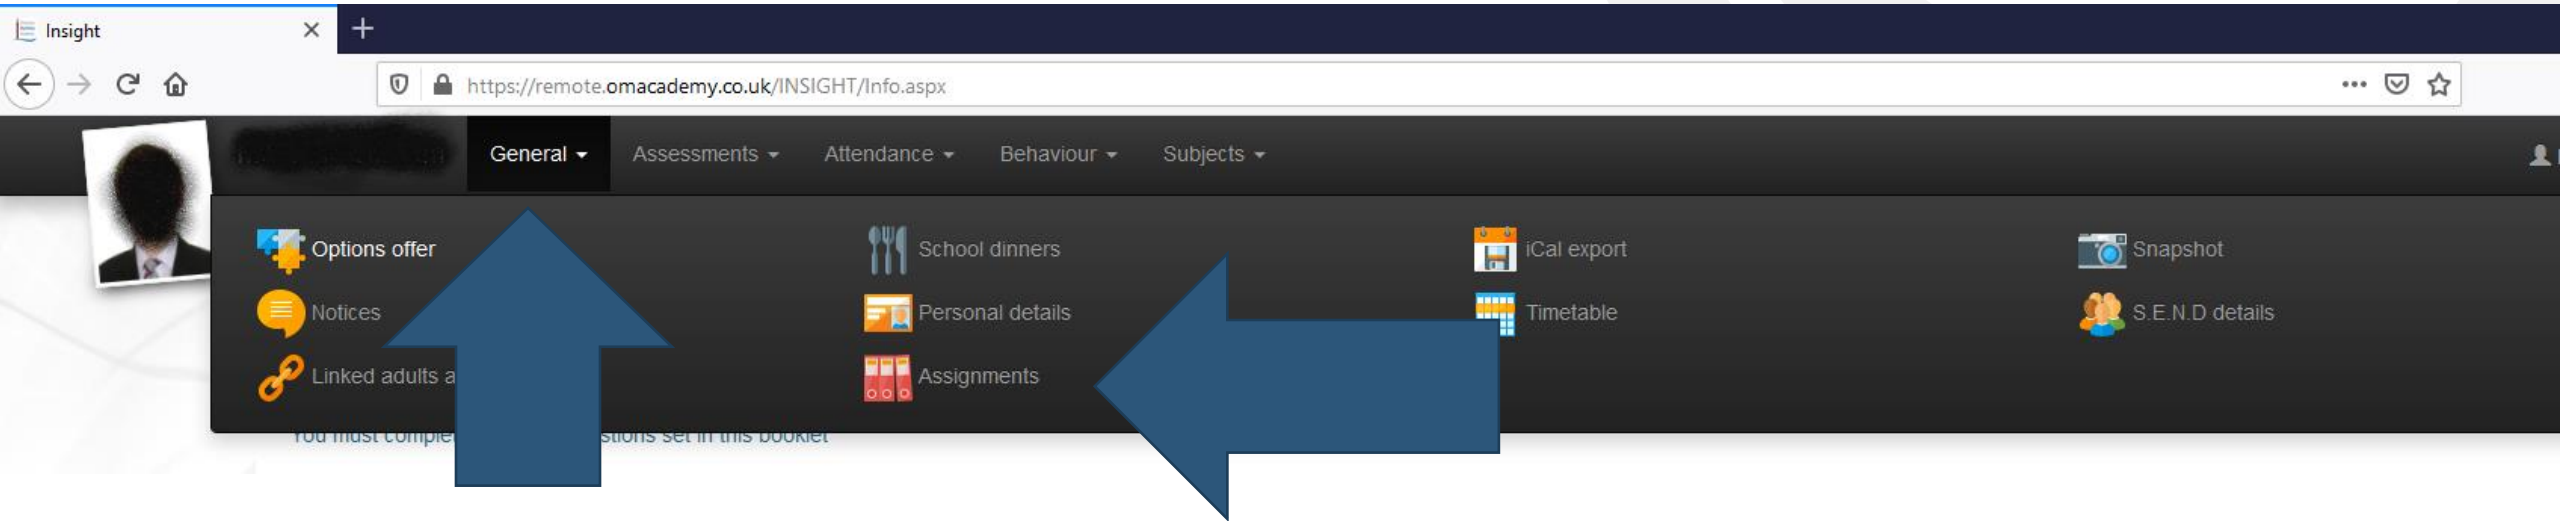

COMPLETING HOMEWORK AS A STUDENT

ONCE LOGGED IN
BROWSE TO THE GENERAL TAB
THEN BROWSE TO THE ASSIGNMENTS OPTION