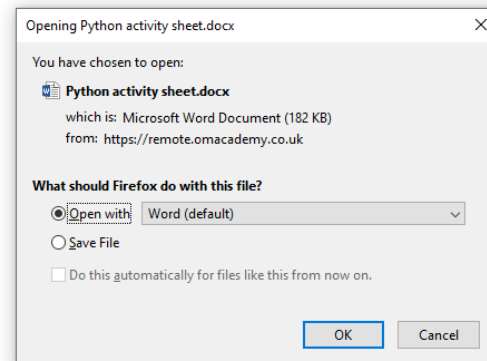

COMPLETING HOMEWORK

Status	Precis	Issued	Due	Class	Issuer	Attachments
Due	Python booklet	17/03/2020	17/03/2020			Python activity sheet.docx (181.98 KB)

[all of the questions set in this booklet](#)

Click the attachment link, open the work and save it. Return the work when possible.